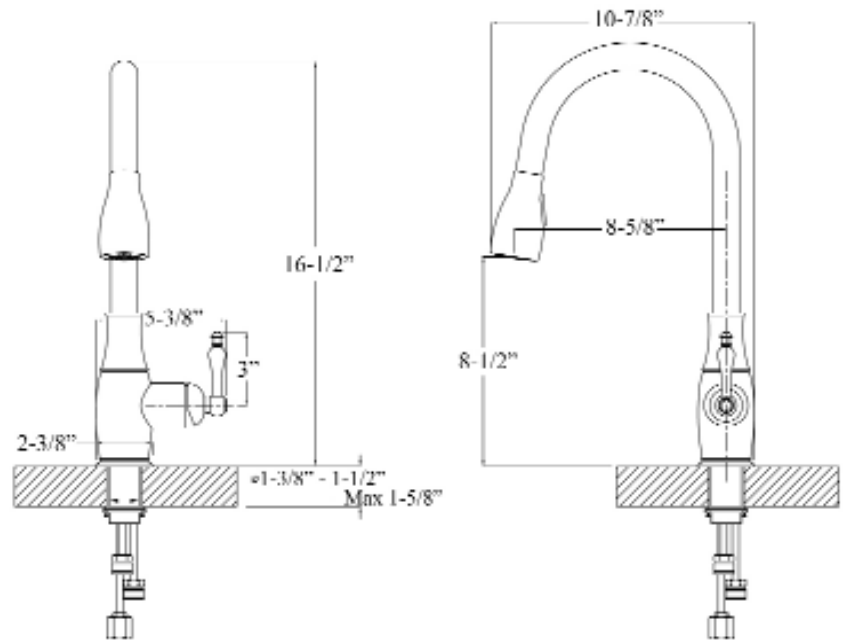

CULLEN SINGLE HANDLE KITCHEN FAUCET

Cat. No.
KFS411-L1

L: 5-3/8"
W: 10-7/8"
H: 16-1/2"

Features:

- ▶ Constructed of solid brass
- ▶ Gooseneck spout
- ▶ Magnetic pull down spray
- ▶ Includes 2 braided hoses
- ▶ Hoses have 1/2" male connectors
- ▶ Ceramic disc cartridges
- ▶ Height to spout 8-1/2"
- ▶ Spout reach 8-5/8"
- ▶ Flow rate is 1.8 GPM at 60 psi
- ▶ cUPC/NSF/AB1953 Certified

Finishes:

- CP** Polished Chrome
BN Brushed Nickel
ORB Oil Rubbed Bronze

Dimensions of fixture are nominal and may vary. Dimensions and specifications subject to change without notice.