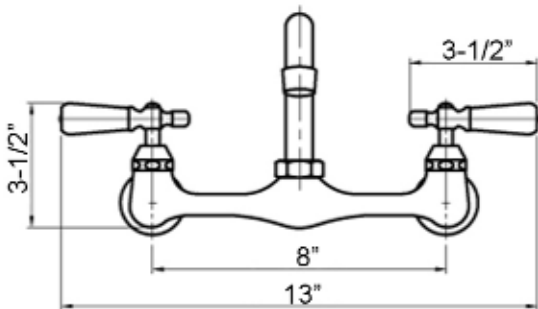

DOLLIE WALL MOUNT KITCHEN FAUCET

Cat. No.
KF102

W: 13"
D: 12-3/8"
H: 5-7/8"

Features:

- ▶ Constructed of solid brass
- ▶ Metal lever handles
- ▶ Spout swivels
- ▶ Low lead brass body with 8" centers
- ▶ Spout reach 10"
- ▶ Available in 3 finishes
- ▶ Ceramic disc cartridges
- ▶ Flow rate is 1.8 GPM at 60 psi

Finishes:

BN Brushed Nickel
CP Polished Chrome
ORB Oil Rubbed Bronze

Dimensions of fixture are nominal and may vary. Dimensions and specifications subject to change without notice.