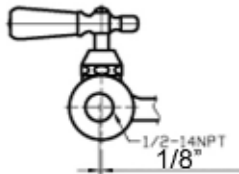

DOLLIE WALL MOUNT KITCHEN FAUCET

Cat. No.
KF102

W: 13"
D: 12-3/8"
H: 5-7/8"

Features:

- ▶ Constructed of solid brass
- ▶ Metal lever handles
- ▶ Spout swivels
- ▶ Low lead brass body with 8" centers
- ▶ Spout reach 10"
- ▶ Available in 3 finishes
- ▶ Ceramic disc cartridges
- ▶ Flow rate is 1.8 GPM at 60 psi

Finishes:

BN Brushed Nickel
CP Polished Chrome
ORB Oil Rubbed Bronze

Dimensions of fixture are nominal and may vary. Dimensions and specifications subject to change without notice.