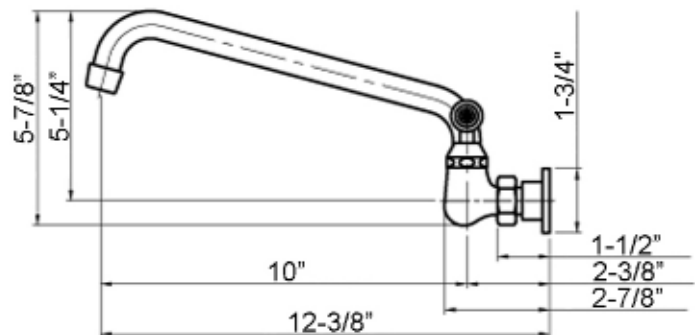

DOLLIE WALL MOUNT KITCHEN FAUCET

Cat. No.
KF102

W: 13"
D: 12-3/8"
H: 5-7/8"

Features:

- ▶ Constructed of solid brass
- ▶ Metal lever handles
- ▶ Spout swivels
- ▶ Low lead brass body with 8" centers
- ▶ Spout reach 10"
- ▶ Available in 3 finishes
- ▶ Ceramic disc cartridges
- ▶ Flow rate is 1.8 GPM at 60 psi

Finishes:

BN Brushed Nickel
CP Polished Chrome
ORB Oil Rubbed Bronze

Dimensions of fixture are nominal and may vary. Dimensions and specifications subject to change without notice.