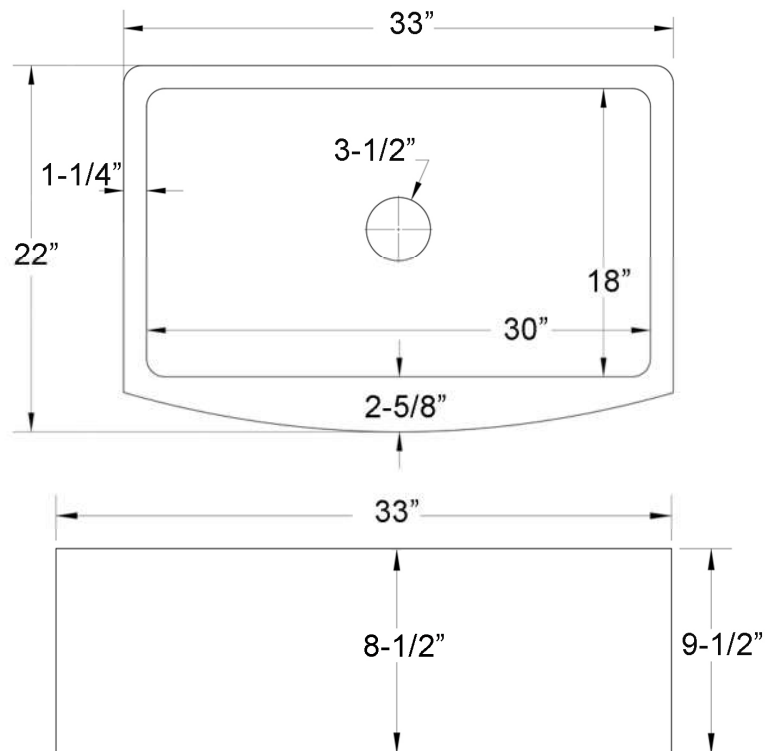

33" EMELINA SINGLE BOWL FARMER SINK

Cat. No
FSCSB3128

W: 33"

D: 22"

H: 9-1/2"

***Please do NOT cut hole without template or actual product.**

Interior Dimensions:

Basin Interior: 30" W x 18" D

Basin Depth: 8-1/2"

Features:

- ▶ Constructed of solid 16 gauge copper
- ▶ Smooth front
- ▶ Rounded interior corners easy for cleaning
- ▶ Sink bowl has no internal welds
- ▶ Sink bottom angled to drainage
- ▶ Accommodates 3-1/2" drain
- ▶ Front rim 2-5/8", back, side rims 1-1/4"
- ▶ Patina applied to copper using French hot process
- ▶ Hand polished finish
- ▶ Copper is a living finish and will patina over time

Finish:

SAC Smooth Antique Copper

Dimensions of fixture are nominal and may vary within the range of tolerances established by ANSI Standard A112.19.2. Dimensions and specifications subject to change without notice.