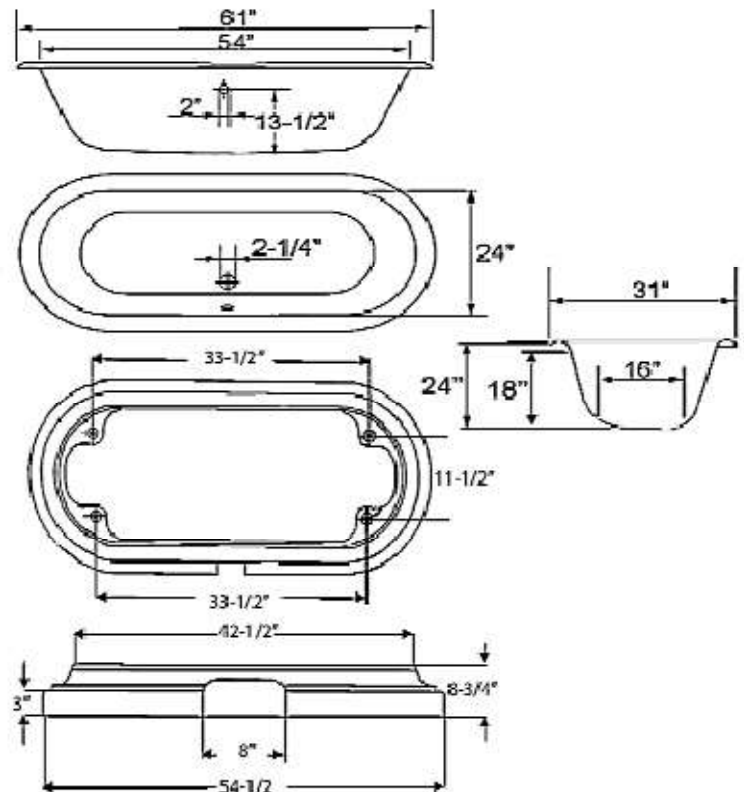

**61" COLUMBUS CAST IRON
DOUBLE ROLL TOP TUB
ON BASE**

Cat. No.
CTDR7H61B

L: 61"
W: 31"
H: 24" (from floor to top of tub)
18" (from bottom of tub to top of tub)

Water depth: 18" to top of tub
Water depth: 13-1/2" to overflow

**The following is recommended for
CTDR7H61 tubs:**

- Rim-mounted faucet: part #4601 or 4201
- Straight bath supplies: part #5577
- Leg tub drain: part #5599

Gallon Capacity: 60
Shipping Weight: 480 lbs.
Empty Weight: 300 lbs.
Filled Weight: 801 lbs.

Dimensions of fixture are nominal and may vary within the range of tolerances established by ANSI Standard A112.19.2. Dimensions and specifications subject to change without notice.