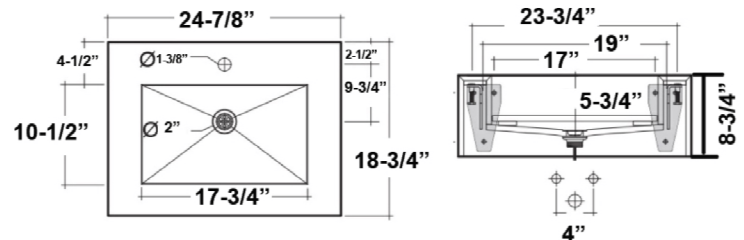

PRECIOUS 24-7/8" WALL HUNG

Cat.No.

5-611

Faucet not included

W: 24-7/8"
D: 18-3/4"
H: 8-3/4"

PR-BRACKET

Drain included

Interior Dimensions:

Basin Interior: 17-3/4" X 10-1/2"
Basin Depth: 5-3/4"
Back of basin to center of faucet: 2-1/2"
Back of basin to center of drain: 9-3/4"
Mount holes cc: 22-1/4"
Faucet hole diameter: 1-3/8"

Features:

- ▶ Porcelain construction
- ▶ Available for 1 hole (5-611)
- ▶ No overflow
- ▶ Porcelain insert completely conceals drain
- ▶ Drain provided
- ▶ PR-Bracket for precious wall hung sinks not included (set of 2) available at an extra cost

Dimensions of fixture are nominal and may vary within the range of tolerances established by ASME Standard A112.19.2.2018. Dimensions and specifications subject to change without notice.