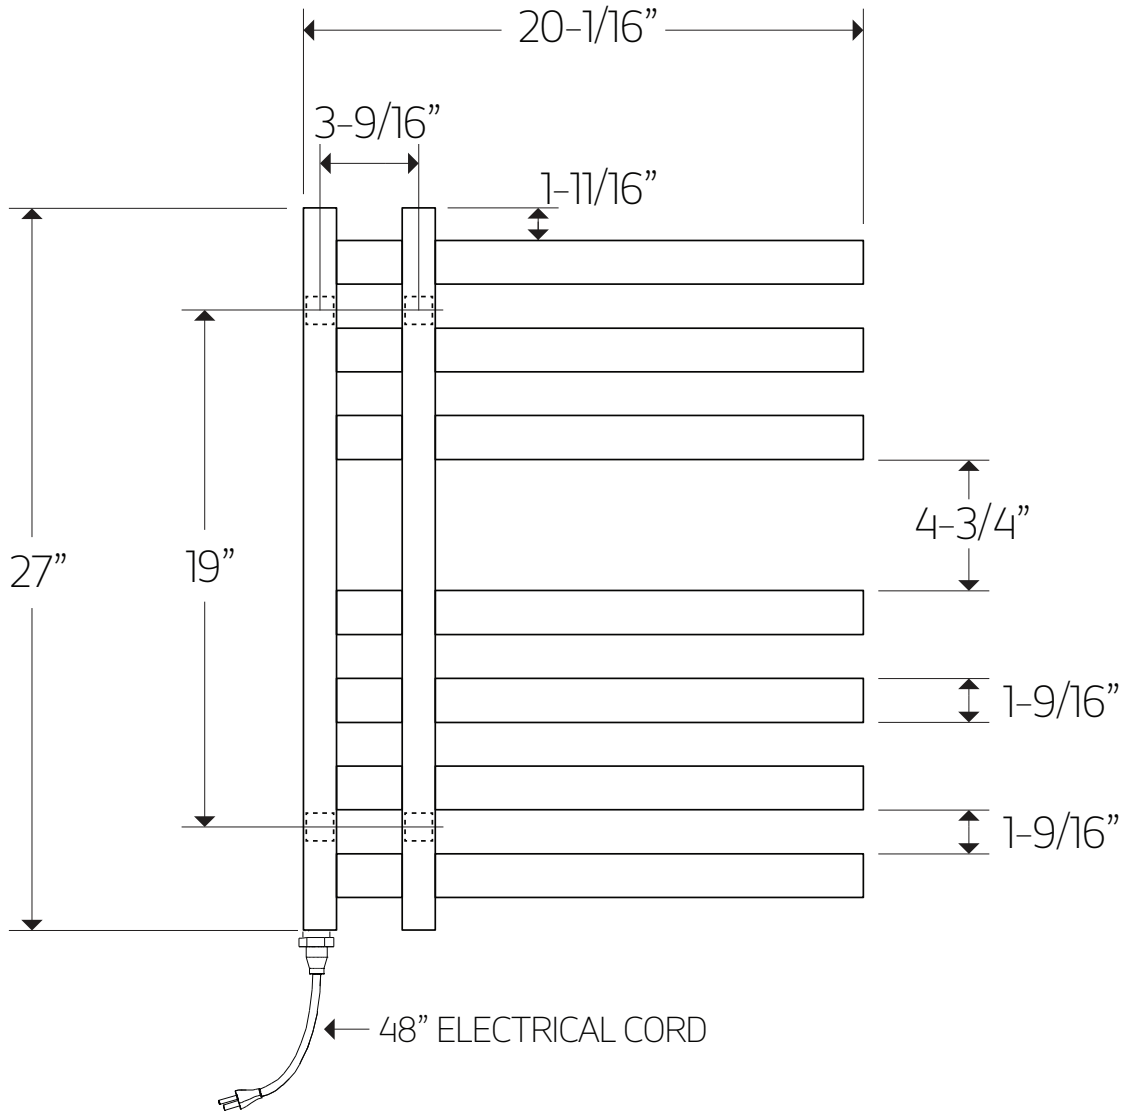

MS06950P

TECHNICAL DATA SHEET

ioni towel warmer,
plug-in

artos[®]

MS06950P

OPERATING SPECIFICATIONS

ioni towel warmer,
plug-in

FEATURES

Towel warming, drying and auxiliary heating.

ELEMENT

300W, 110V

CODES

UL Approved
CSA-US Approved

REQUIREMENTS

The towel warmer must be installed so that the Element is at the bottom.