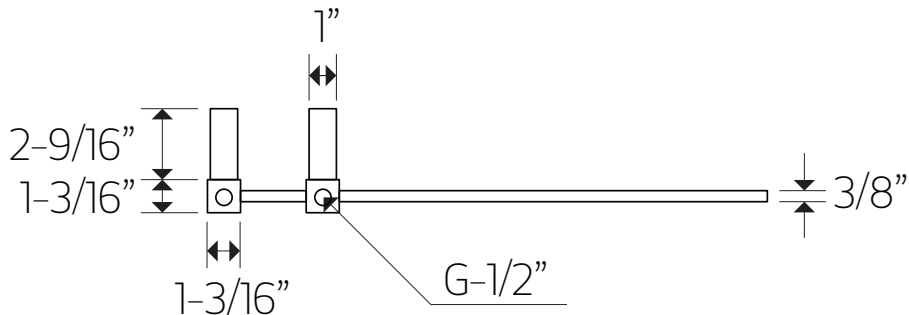

MS06950P

TECHNICAL DATA SHEET

ioni towel warmer,
plug-in

artos[®]

MS06950P

OPERATING SPECIFICATIONS

ioni towel warmer,
plug-in

FEATURES

Towel warming, drying and auxiliary heating.

ELEMENT

300W, 110V

CODES

UL Approved
CSA-US Approved

REQUIREMENTS

The towel warmer must be installed so that the Element is at the bottom.