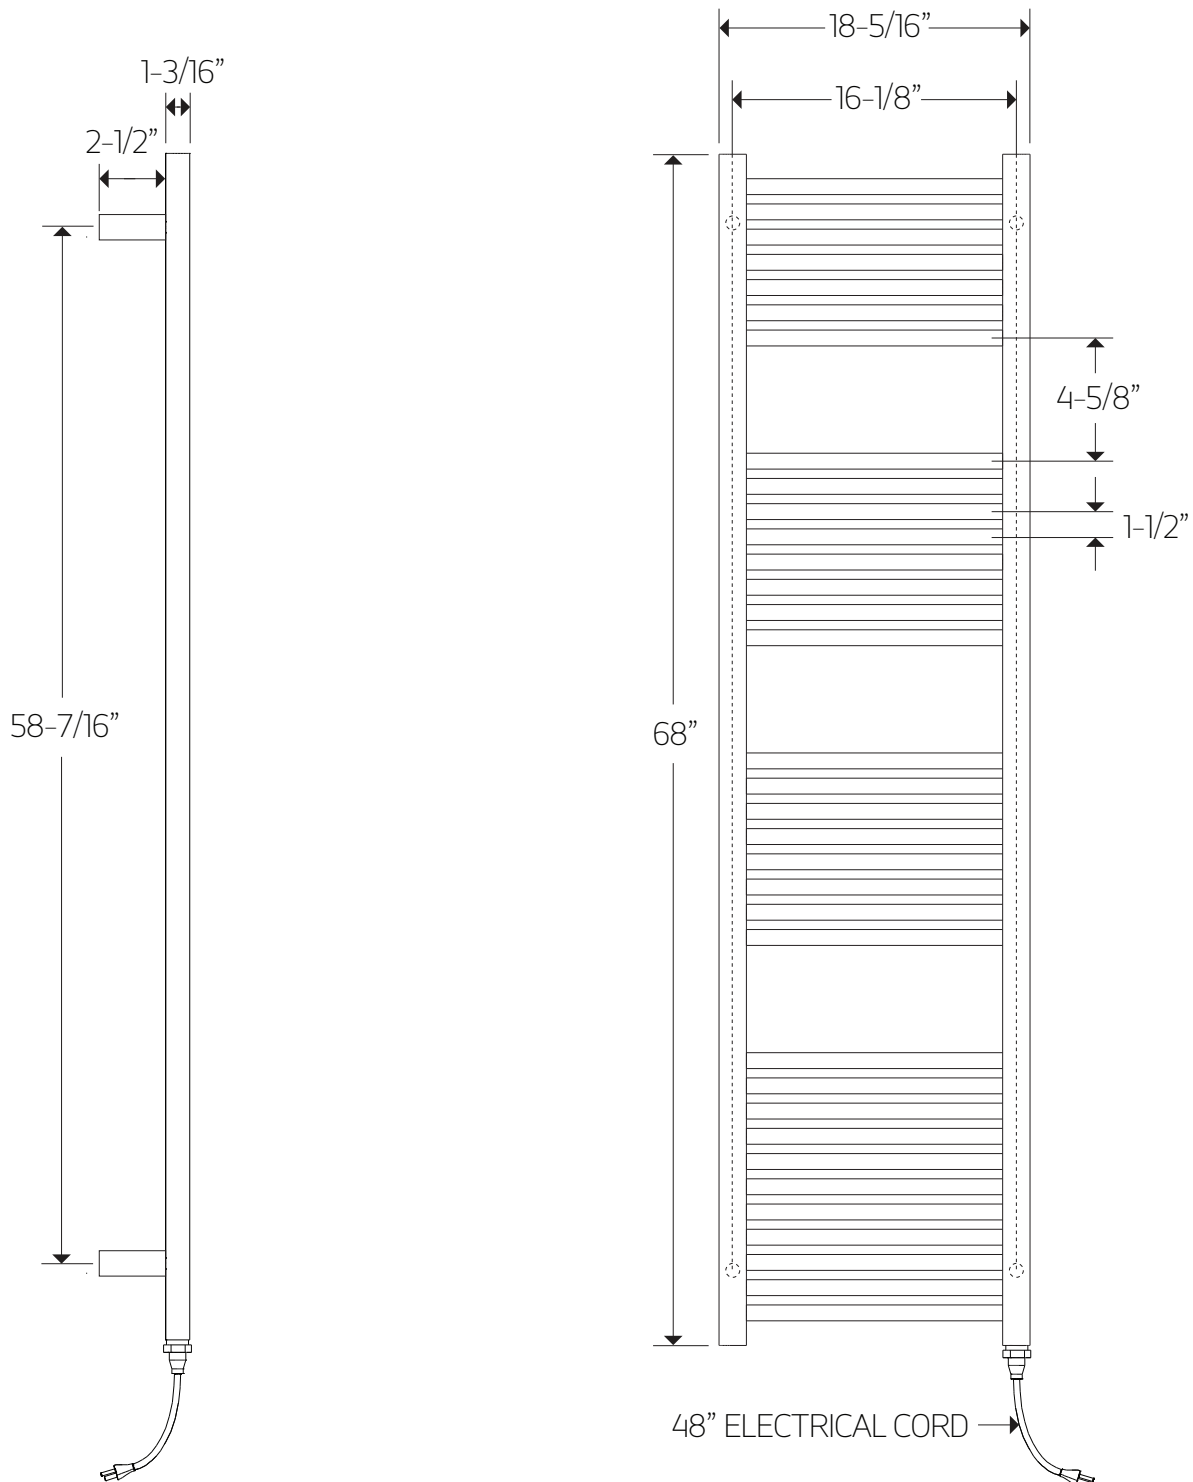

M17245P

TECHNICAL DATA SHEET

denby towel warmer,
plug-in

artos[®]

M17245P

denby towel warmer,
plug-in

OPERATING SPECIFICATIONS

FEATURES

Towel warming, drying and auxiliary heating.

ELEMENT

400W, 110V

CODES

UL Approved
CSA-US Approved

REQUIREMENTS

The towel warmer must be installed so that the Element is at the bottom.