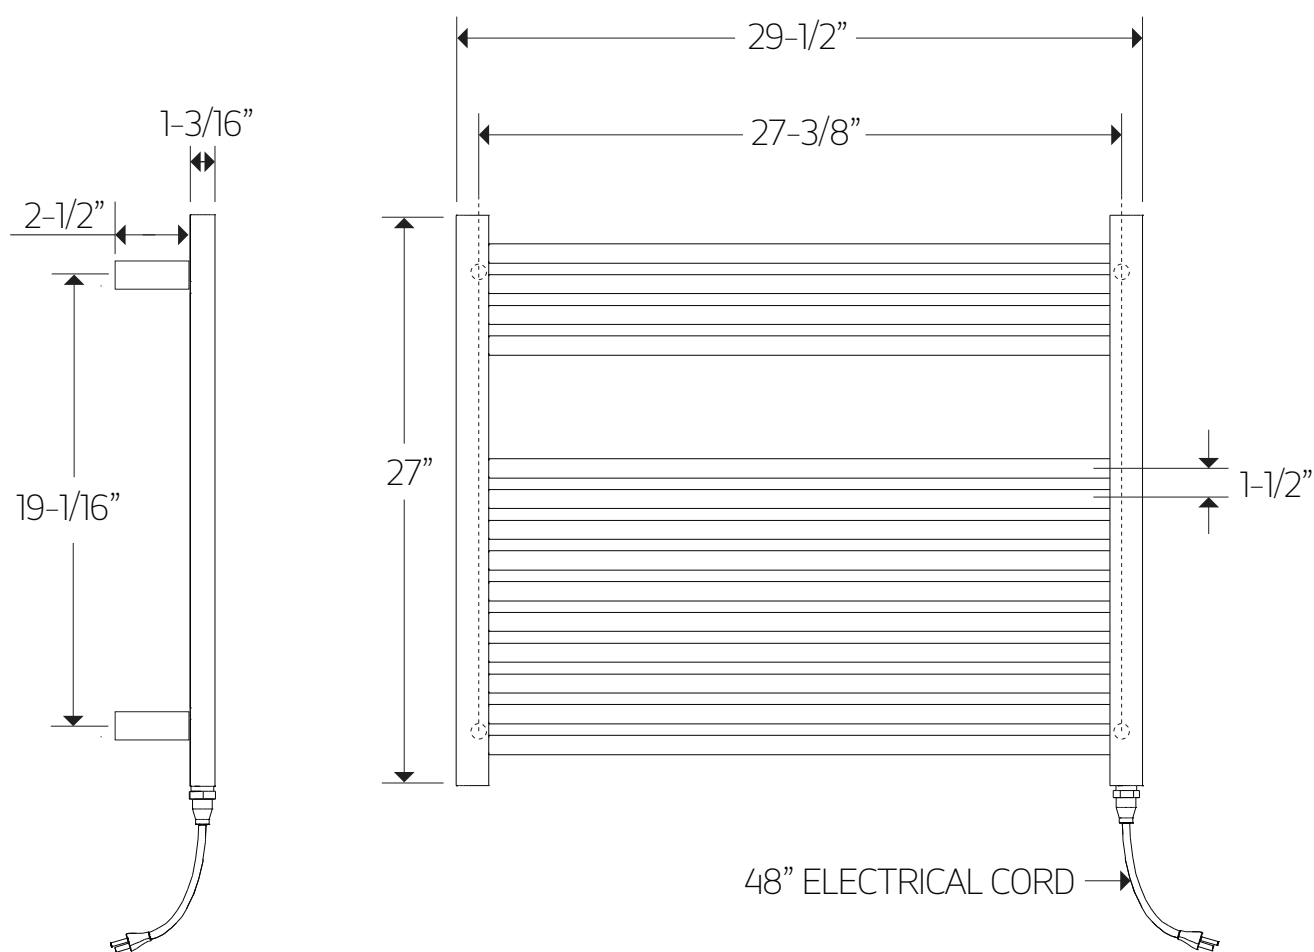

M06875P

**TECHNICAL DATA SHEET**

denby towel warmer,  
plug-in