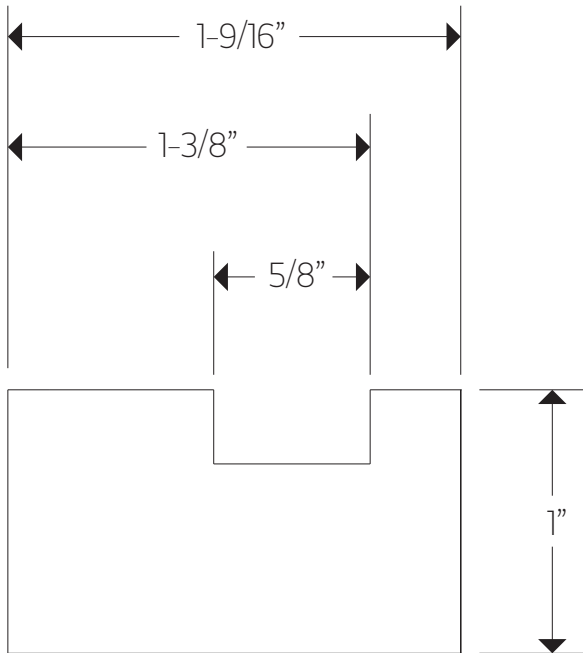

LT38

TECHNICAL DATA SHEET

robe hook squ

artos

LT38

OPERATING SPECIFICATIONS

robe hook squ

BRUSHED NICKEL(BN)