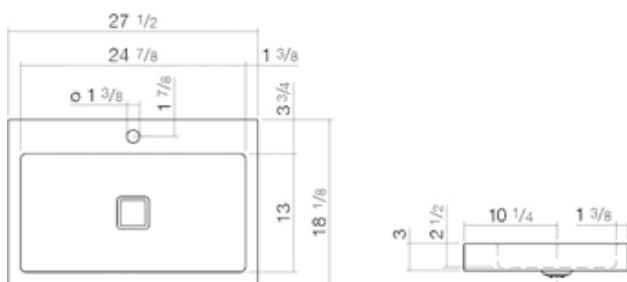

#### Features

Description	AB.RE700H.2
Article number	3209000000
Standard colour	White
Special surfaces	White easy-clean (XXXX XXX 400) White antibacterial (XXXX XXX 401)
Construction	with faucet hole, without overflow
Special versions	3 drill holes, drill hole for lotion dispenser, special- or matt colour
Dimensions	27 1/2 x 18 1/8" x 3"
Material	Glazed steel
Net weight	16.76 lbs
Installation	for installation on counter tops
Accessoires	Bottle trap SI.2, Bottle trap SI.3, Angle valve cover EV.3, Lotion dispenser LS.1
Faucet information	Optimum point of impact approx. 4 3/4 – 5 7/8" from centre of faucet hole.

#### Text for invitation to tender

Sit-on basin, rectangular, 27 1/2 x 18 1/8", height 3", basin depth 2 1/2", glazed, with faucet hole, without overflow, including installation kit and drain valve with white glazed cap