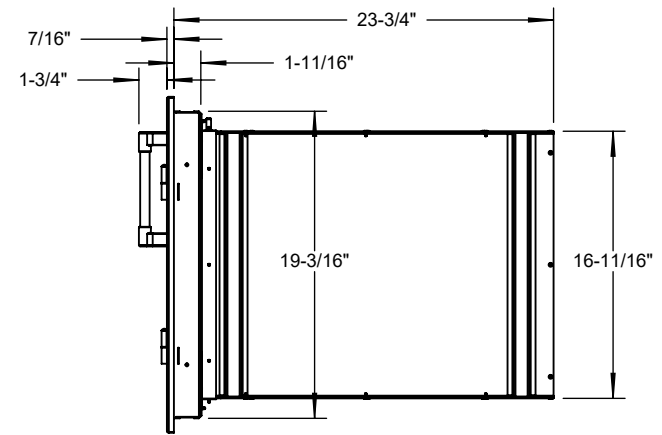

AXEDSP-36L TYPICAL INSTALLATION

COUNTER FRONT CUTOUT REQUIREMENTS