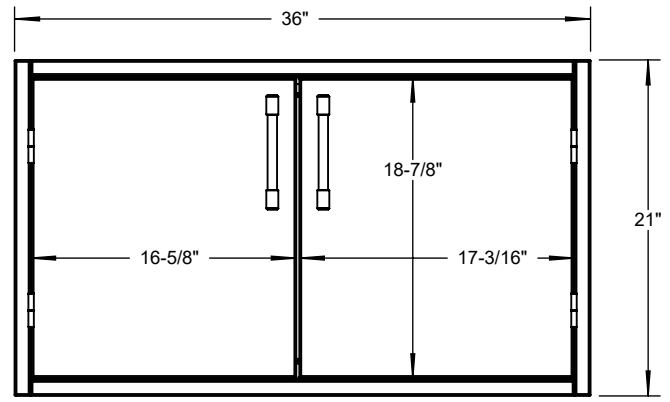

AXEDSP-36L TYPICAL INSTALLATION

COUNTER FRONT CUTOUT REQUIREMENTS