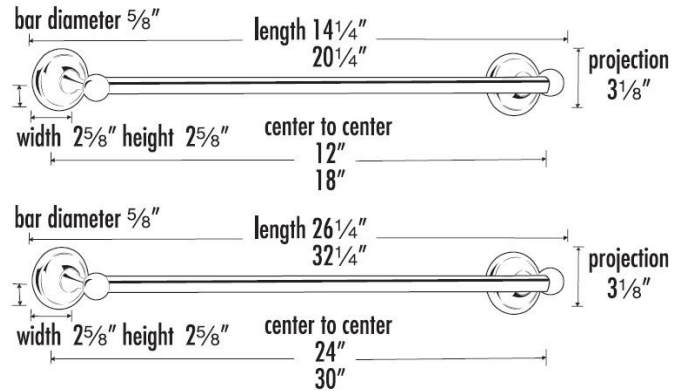

Item#

- **A9220-12**
- **A9220-18**
- **A9220-24**
- **A9220-30**

NOTE: Dimensions and specifications are subject to change without notice.