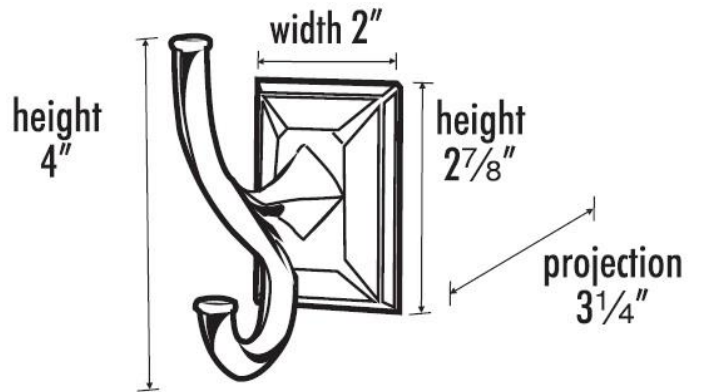

SPECIFICATIONS

GEOMETRIC
ROBE HOOK

FEATURES

Transitional styling
Multiple finishes
Concealed installation

WARRANTY

Limited lifetime

FINISHES

Polished Brass (PB)
Polished Brass/Non-lacquered (PB/NL)
Polished Chrome (PC)
Bronze (BRZ)
Chocolate Bronze (CHBRZ)
Polished Antique (PA)
Polished Nickel (PN)
Satin Nickel (SN)

MATERIAL

Brass

Item#

A7999

NOTE: Dimensions and specifications are subject to change without notice.