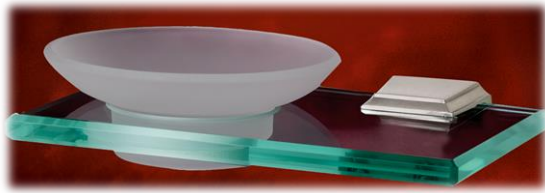

SPECIFICATIONS

GEOMETRIC
SOAP HOLDER WITH DISH

FEATURES

Modern styling
Multiple finishes
Concealed installation

WARRANTY

Limited lifetime

FINISHES

Polished Brass (PB)
Polished Brass/Non-lacquered (PB/NL)
Polished Chrome (PC)
Bronze (BRZ)
Chocolate Bronze (CHBRZ)
Polished Antique (PA)
Polished Nickel (PN)
Satin Nickel (SN)

MATERIAL

Brass

Item#

A7930

NOTE: Dimensions and specifications are subject to change without notice.