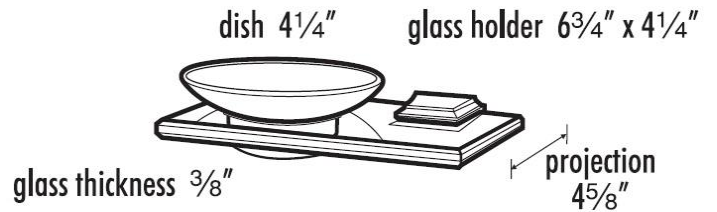

SPECIFICATIONS

GEOMETRIC
SOAP HOLDER WITH DISH

FEATURES

Modern styling
Multiple finishes
Concealed installation

WARRANTY

Limited lifetime

FINISHES

Polished Brass (PB)
Polished Brass/Non-lacquered (PB/NL)
Polished Chrome (PC)
Bronze (BRZ)
Chocolate Bronze (CHBRZ)
Polished Antique (PA)
Polished Nickel (PN)
Satin Nickel (SN)

MATERIAL

Brass

Item#

A7930

NOTE: Dimensions and specifications are subject to change without notice.