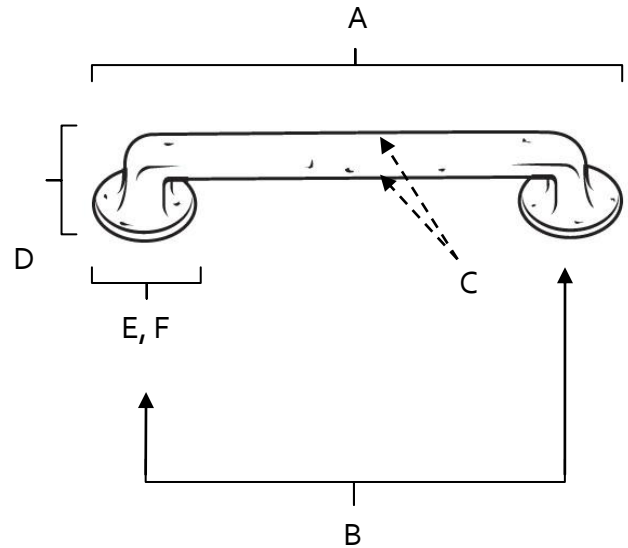

PRODUCT SHEET

SPECIFICATIONS

SIERRA
PULLS

FEATURES

- Rustic styling
- Multiple finishes
- Concealed installation

WARRANTY

Limited lifetime

FINISHES

- Dark Bronze (DKBRZ)
- Rust Bronze (RSTBRZ)

MATERIAL

Bronze

Item#	A	B	C	D	E (L)	F (W)
A1407-4	5 1/4"	4"	1/2"	1 1/2"	1 1/8"	7/8"
A1408-6	7 1/4"	6"	1/2"	1 1/2"	1 1/4"	1"

KEY:

- A - Overall Length
- B - Center to Center
- C - Handle Width
- D - Projection
- E - Mount Length
- F - Mount Width

NOTE: Dimensions and specifications are subject to change without notice.