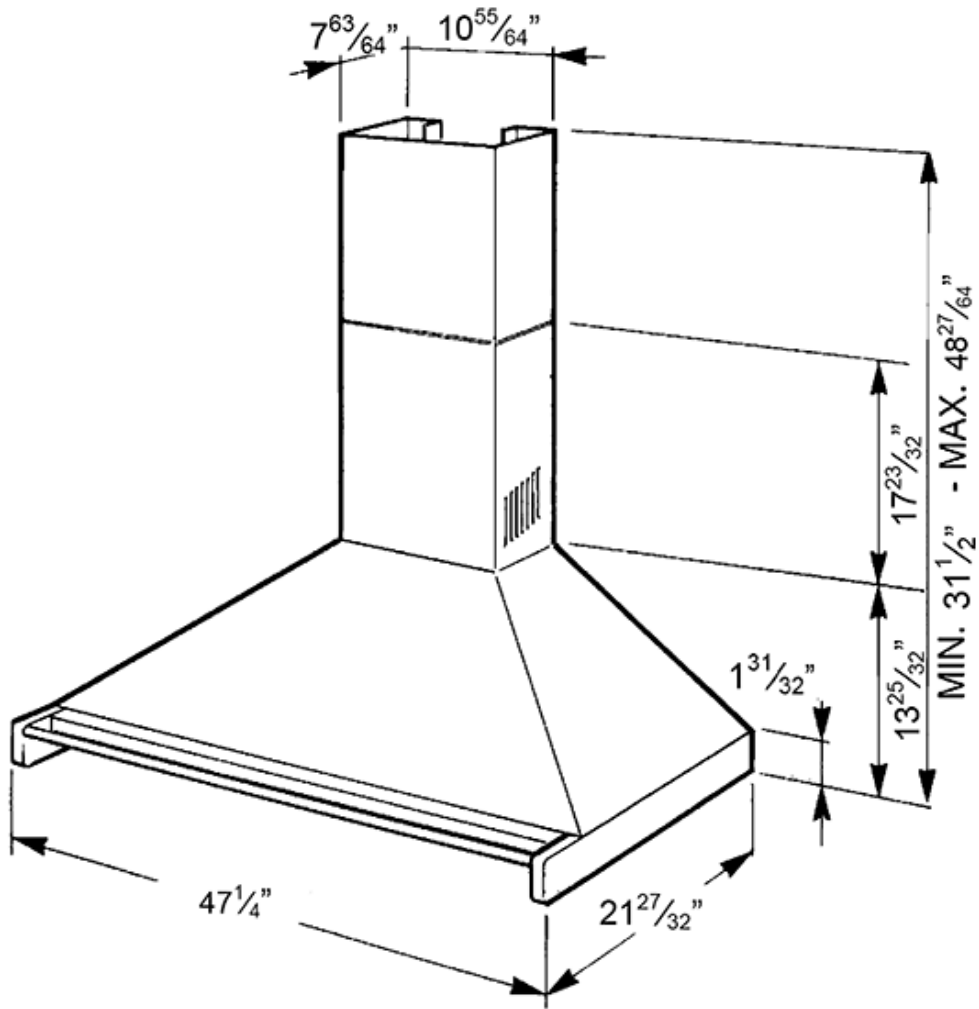

KD120XU

classic

wall mounted ventilation hood
48"
stainless steel

SMEG U.S.A. INC.
A&D BUILDING
150 EAST 58th STREET, 7th FLOOR
NEW YORK, NY, 10155
Tel. +1 212 265 5378
Fax +1 212 265 5945