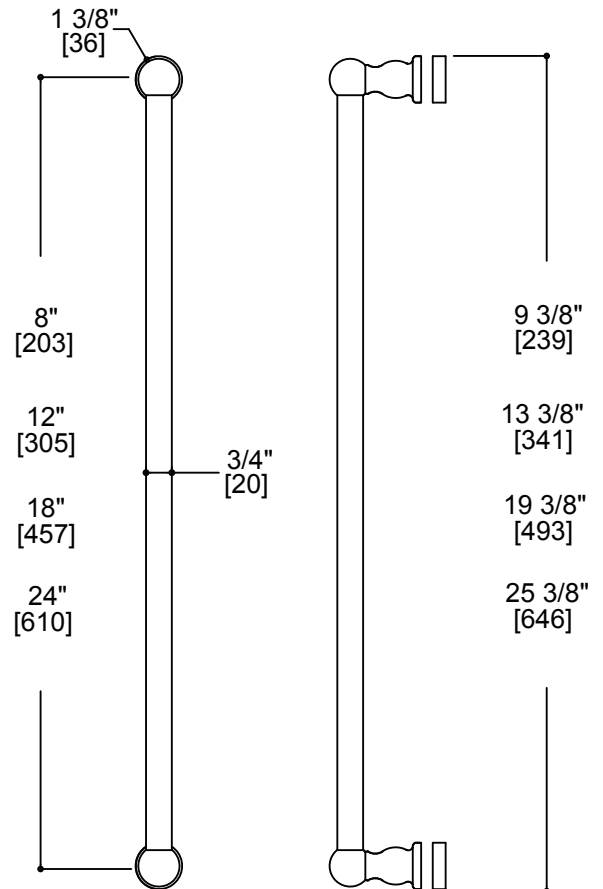

FLORENCE COLLECTION

Single Shower Door Handle

Available In: 8" / 12" / 18" / 24"

Item #: 3227508/7512/7518/7524

Side Profile

*If knob is desired please purchase 3227503

FEATURES

- Modern styling
- Durable finishes
- Concealed installation
- Brass Construction

MOUNTING HARDWARE

- Clear gaskets included

GLASS INFO

- Glass Hole Diameter : 3/8" / 10mm
- Glass Hole C - C Distance 6" : 6" / 152mm
- Glass Hole C - C Distance 8" : 8" / 203mm
- Glass Hole C - C Distance 12" : 12" / 305mm
- Glass Hole C - C Distance 18" : 18" / 457mm
- Glass Hole C - C Distance 24" : 24" / 610mm
- Glass Hole C - C Distance 30" : 30" / 762mm
- Glass Thickness : 10-12mm