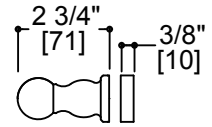

FLORENCE COLLECTION

Single Shower Door Handle

Available In: 8" / 12" / 18" / 24"

Item #: 3227508/7512/7518/7524

Side Profile

*If knob is desired please purchase 3227503

FEATURES

- Modern styling
- Durable finishes
- Concealed installation
- Brass Construction

MOUNTING HARDWARE

- Clear gaskets included

GLASS INFO

- Glass Hole Diameter : 3/8" / 10mm
- Glass Hole C - C Distance 6" : 6" / 152mm
- Glass Hole C - C Distance 8" : 8" / 203mm
- Glass Hole C - C Distance 12" : 12" / 305mm
- Glass Hole C - C Distance 18" : 18" / 457mm
- Glass Hole C - C Distance 24" : 24" / 610mm
- Glass Hole C - C Distance 30" : 30" / 762mm
- Glass Thickness : 10-12mm