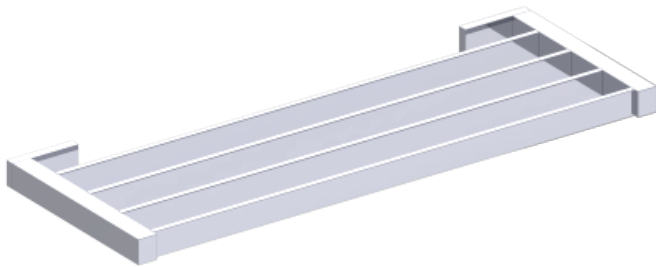

MUNICH COLLECTION

Towel Shelf

Item # 288440

FEATURES

- Modern styling
- Durable finishes
- Concealed installation

WARRANTY

- Lifetime limited (Residential use)
- One Year (Commercial use)

FINISHES STOCKED IN